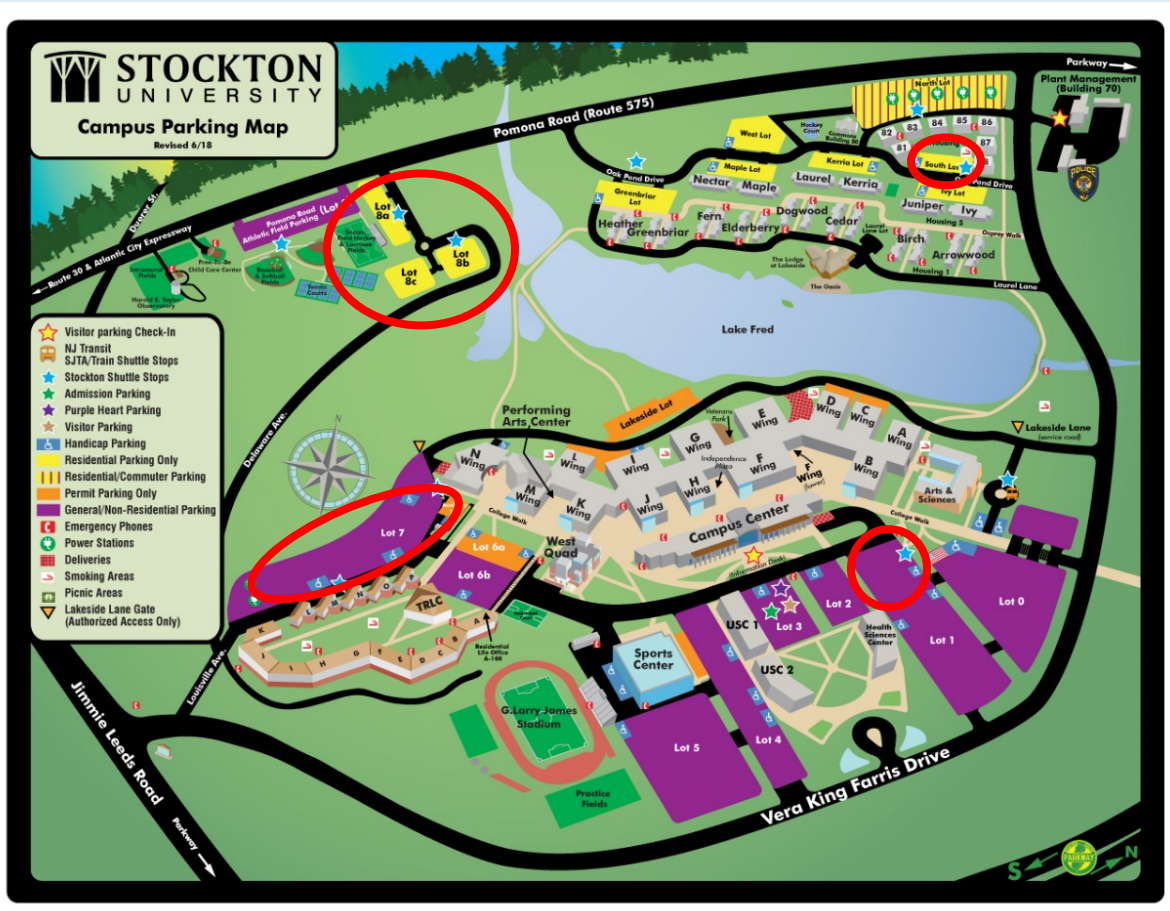

# Campus Shuttle Schedule: *Weekend*

The campus shuttle service will run on a loop during the below timeframes for each day\*

## South Lot Route

Service from South Lot to the top of Lot 1

South Lot	Saturday	Sunday
Loop Start	10:00am	10:00am
Loop End	9:30pm	9:45pm

## Lots 8AB Route

Service to housing 2/3 and parking lots 8A and 8B

Lots 8AB	Saturday	Sunday
Loop Start	10:00am	10:00am
Loop End	9:30pm	11:00pm

\*Please use the Ride Systems app to track the shuttle's real time location