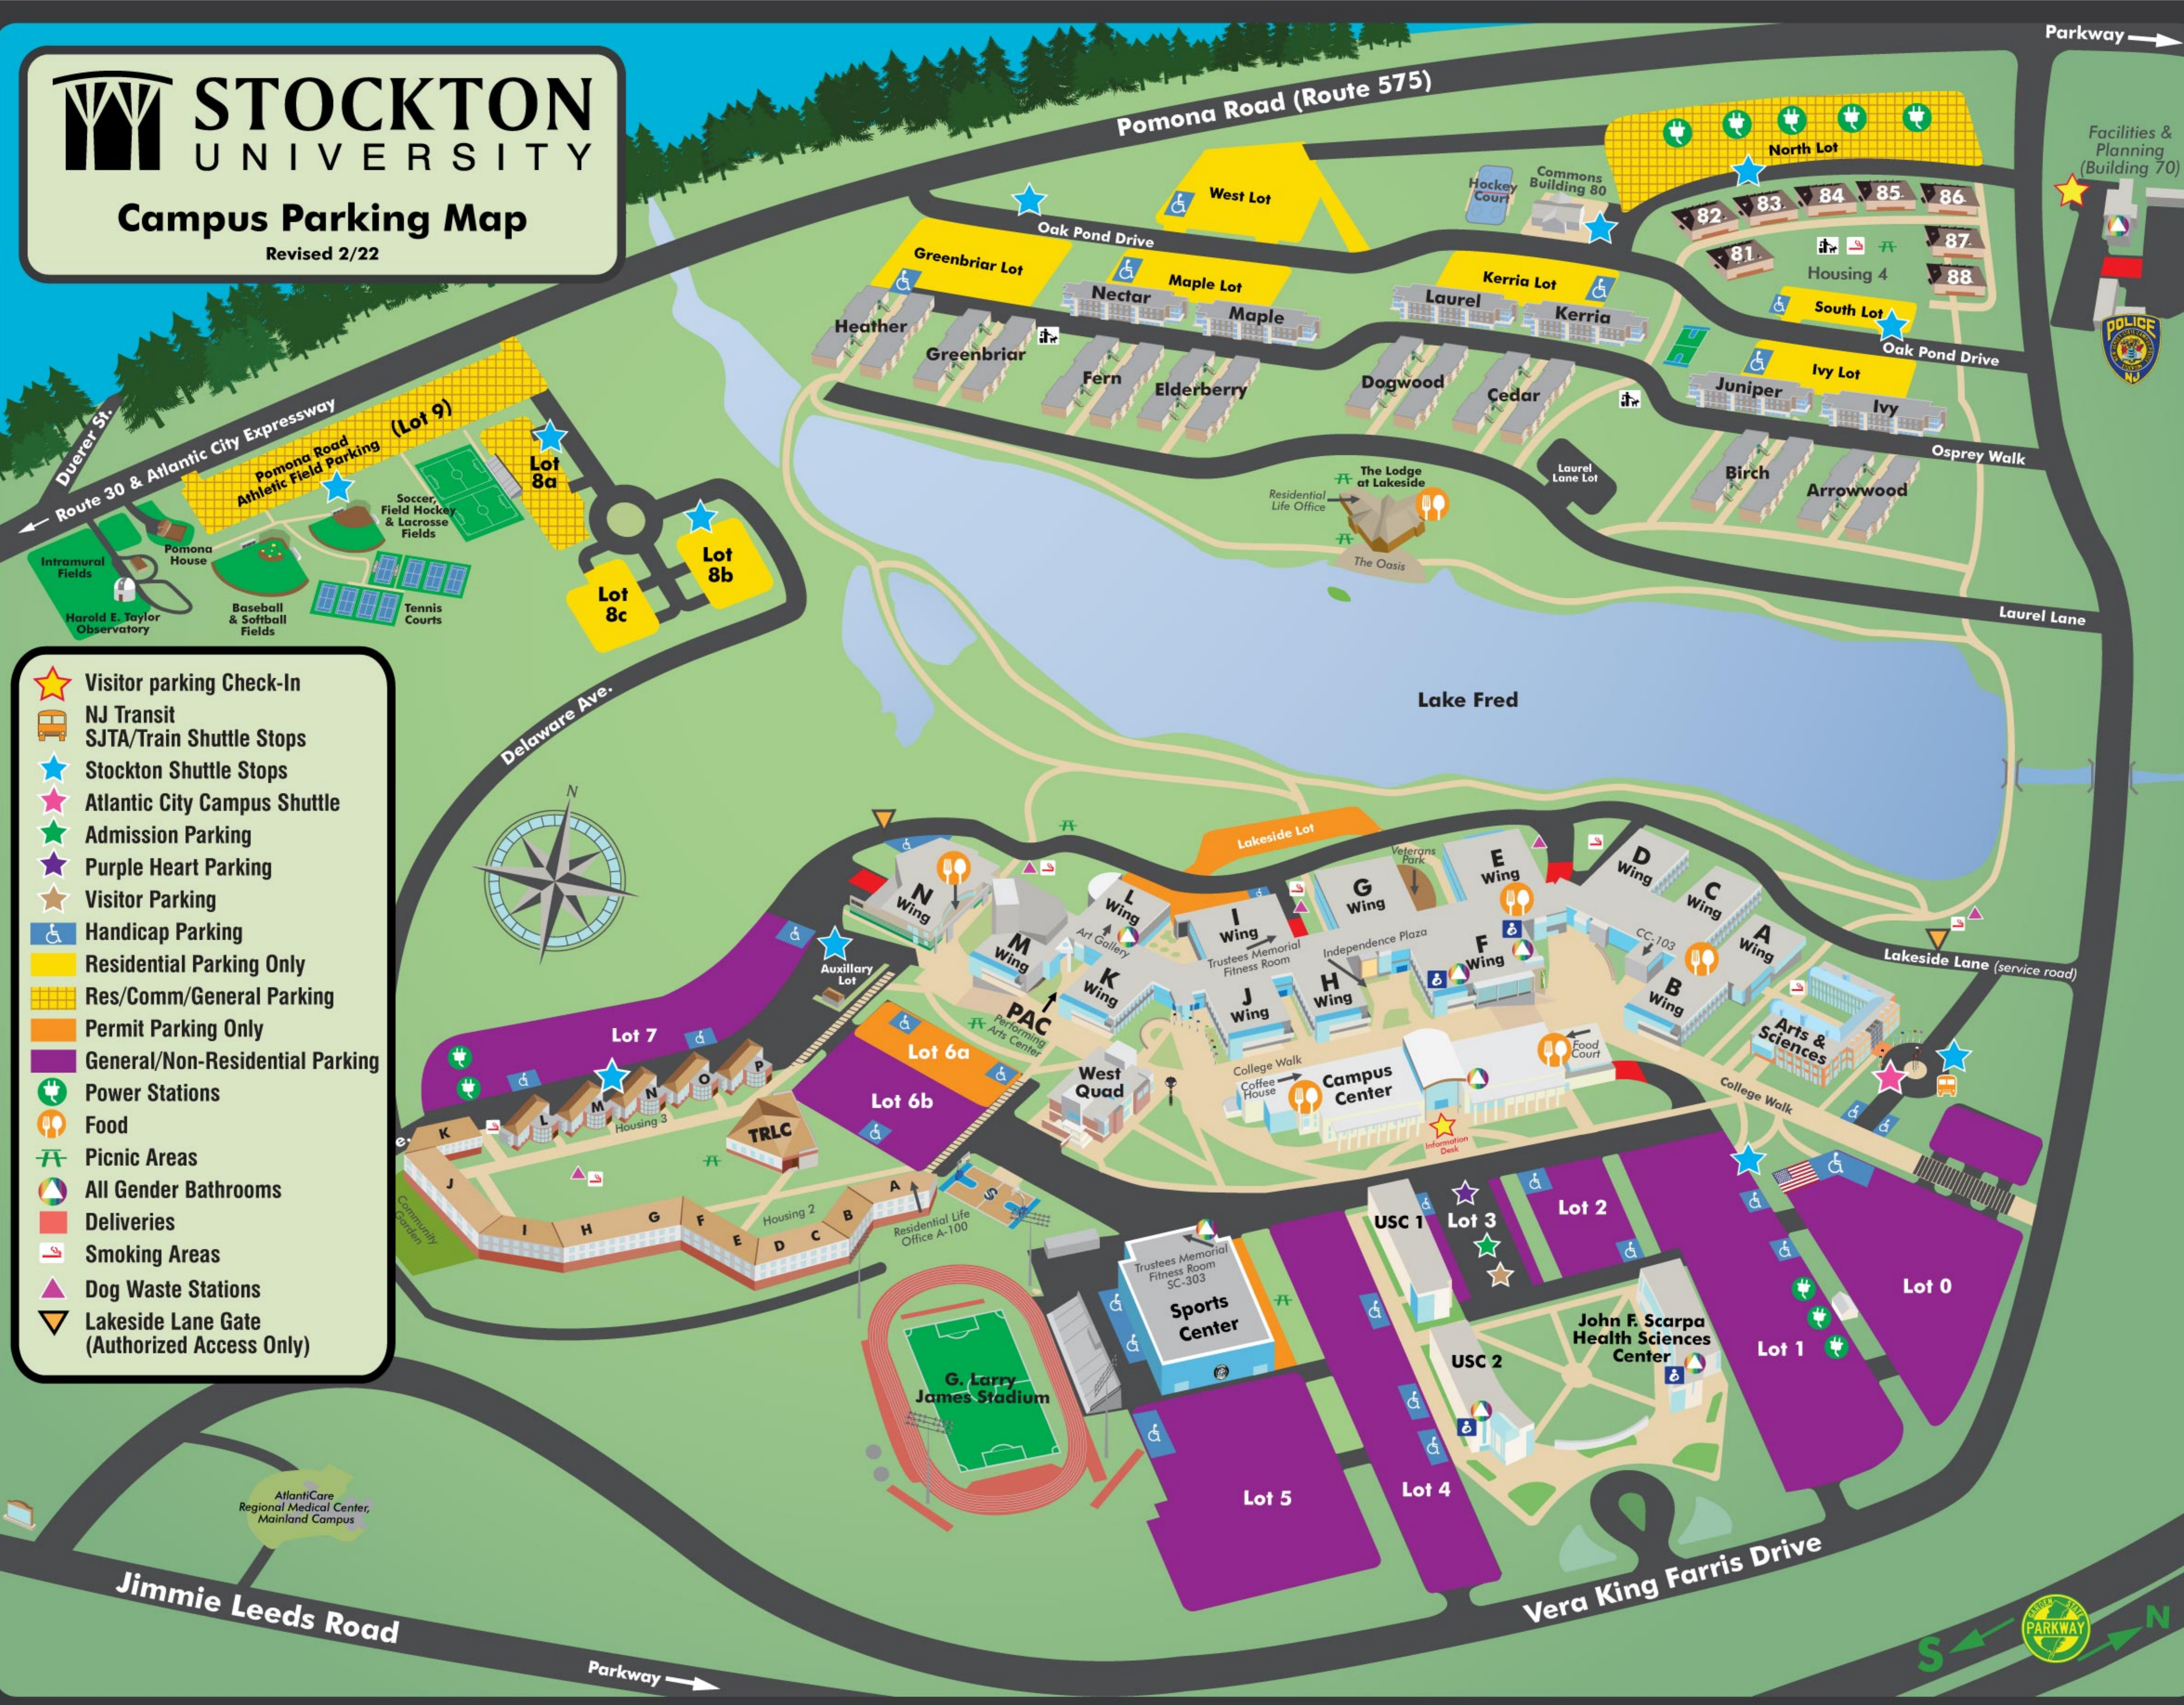

STOCKTON UNIVERSITY

Campus Parking Map

Revised 2/22

- Visitor parking Check-In
- NJ Transit
- SJTA/Train Shuttle Stops
- Stockton Shuttle Stops
- Atlantic City Campus Shuttle
- Admission Parking
- Purple Heart Parking
- Visitor Parking
- Handicap Parking
- Residential Parking Only
- Res/Comm/General Parking
- Permit Parking Only
- General/Non-Residential Parking
- Power Stations
- Food
- Picnic Areas
- All Gender Bathrooms
- Deliveries
- Smoking Areas
- Dog Waste Stations
- Lakeside Lane Gate (Authorized Access Only)

AtlantiCare Regional Medical Center, Mainland Campus