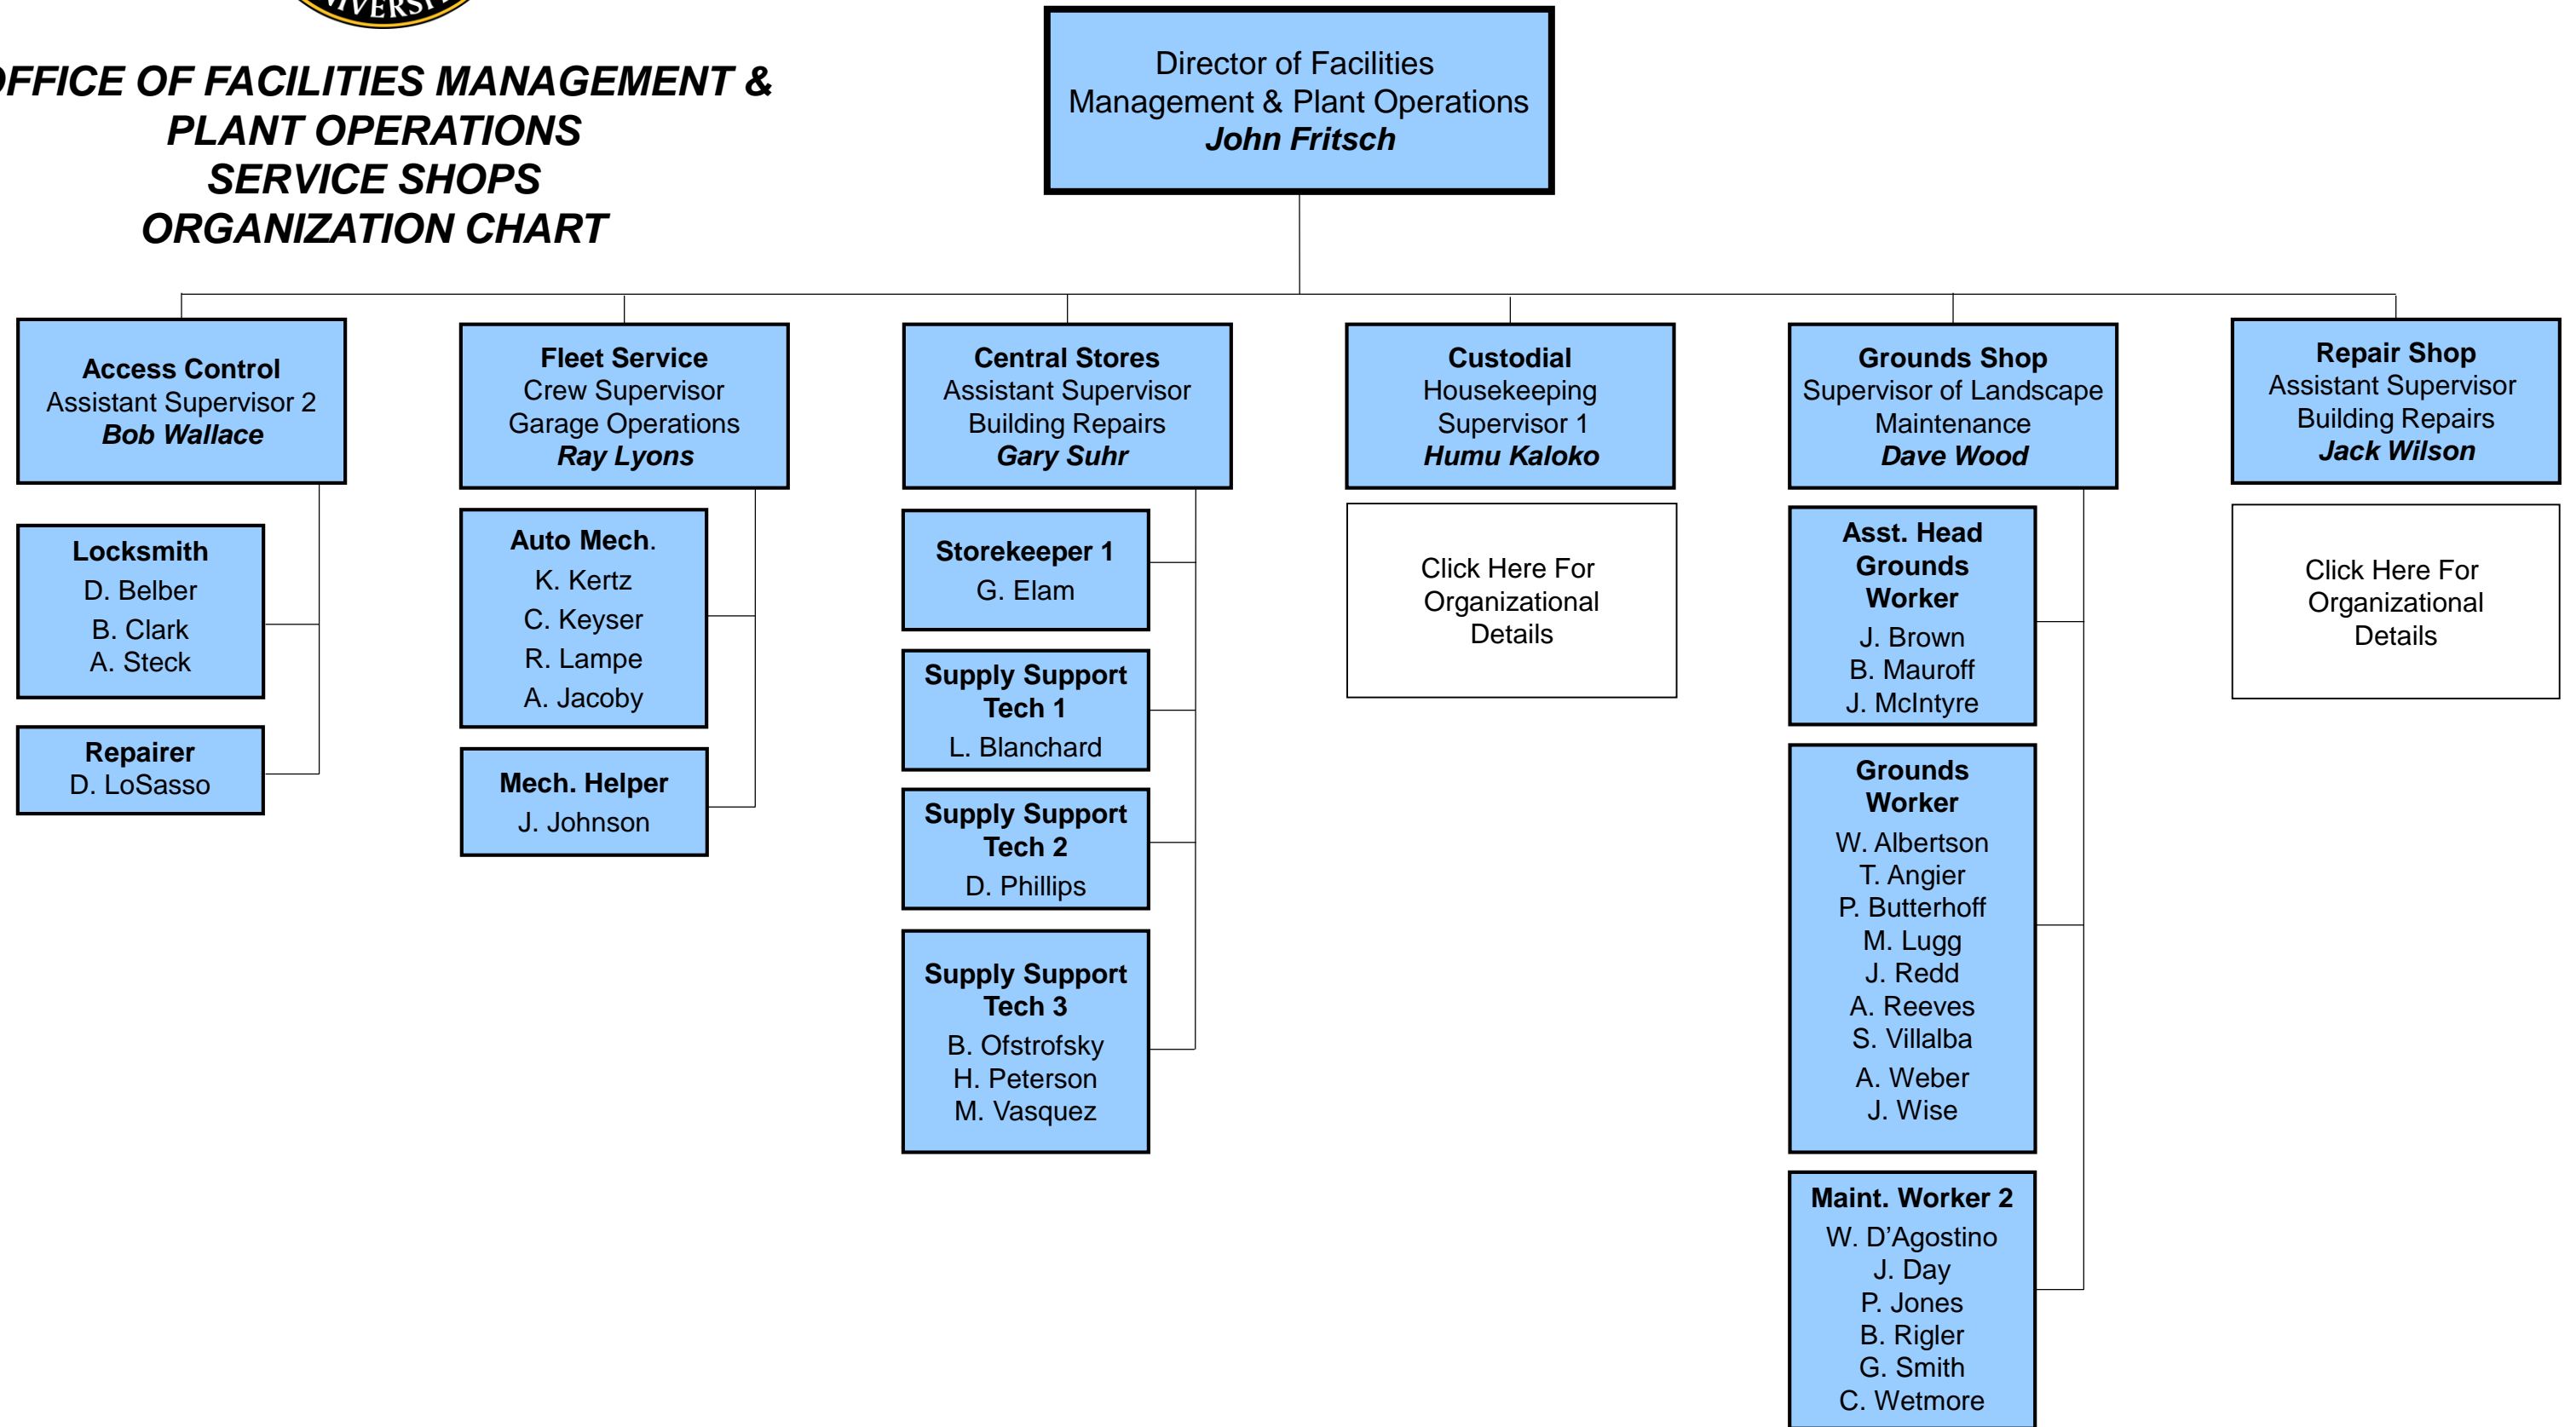

Click Here For  
Organizational Details  
of Service Shops

Click Here For  
Organizational Details  
of Trades Shops

Project Coordinator  
**Cynthia Gove**

Financial Operations Manager  
Assistant Supervisor 1  
**Russell Wilson**

Work Control  
Professional Services  
Specialist 3  
**Julie Shockley**

Program Assistant  
**Denise Barrie**

Program Assistant  
**Nicole Ciccone**

**OFFICE OF FACILITIES MANAGEMENT &  
PLANT OPERATIONS  
TRADE SHOPS  
ORGANIZATION CHART**

**OFFICE OF FACILITIES MANAGEMENT &  
PLANT OPERATIONS  
SERVICE SHOPS  
ORGANIZATION CHART**

**OFFICE OF FACILITIES MANAGEMENT &  
PLANT OPERATIONS  
CUSTODIAL  
ORGANIZATION CHART**

Director of Facilities  
Management & Plant Operations  
*John Fritsch*

Crew Supervisor  
*Hector Torres*

**Sr. Bldg Maint. Workers**  
D. Anderson  
S. Biddle  
P. Gonzalez  
L. Kocher  
K. Nguyen  
H. Nguyen  
O. Oyola  
G. Valentine  
H. Watson  
R. Ruiz

**OFFICE OF FACILITIES MANAGEMENT &  
PLANT OPERATIONS  
REPAIR SHOP  
ORGANIZATION CHART**