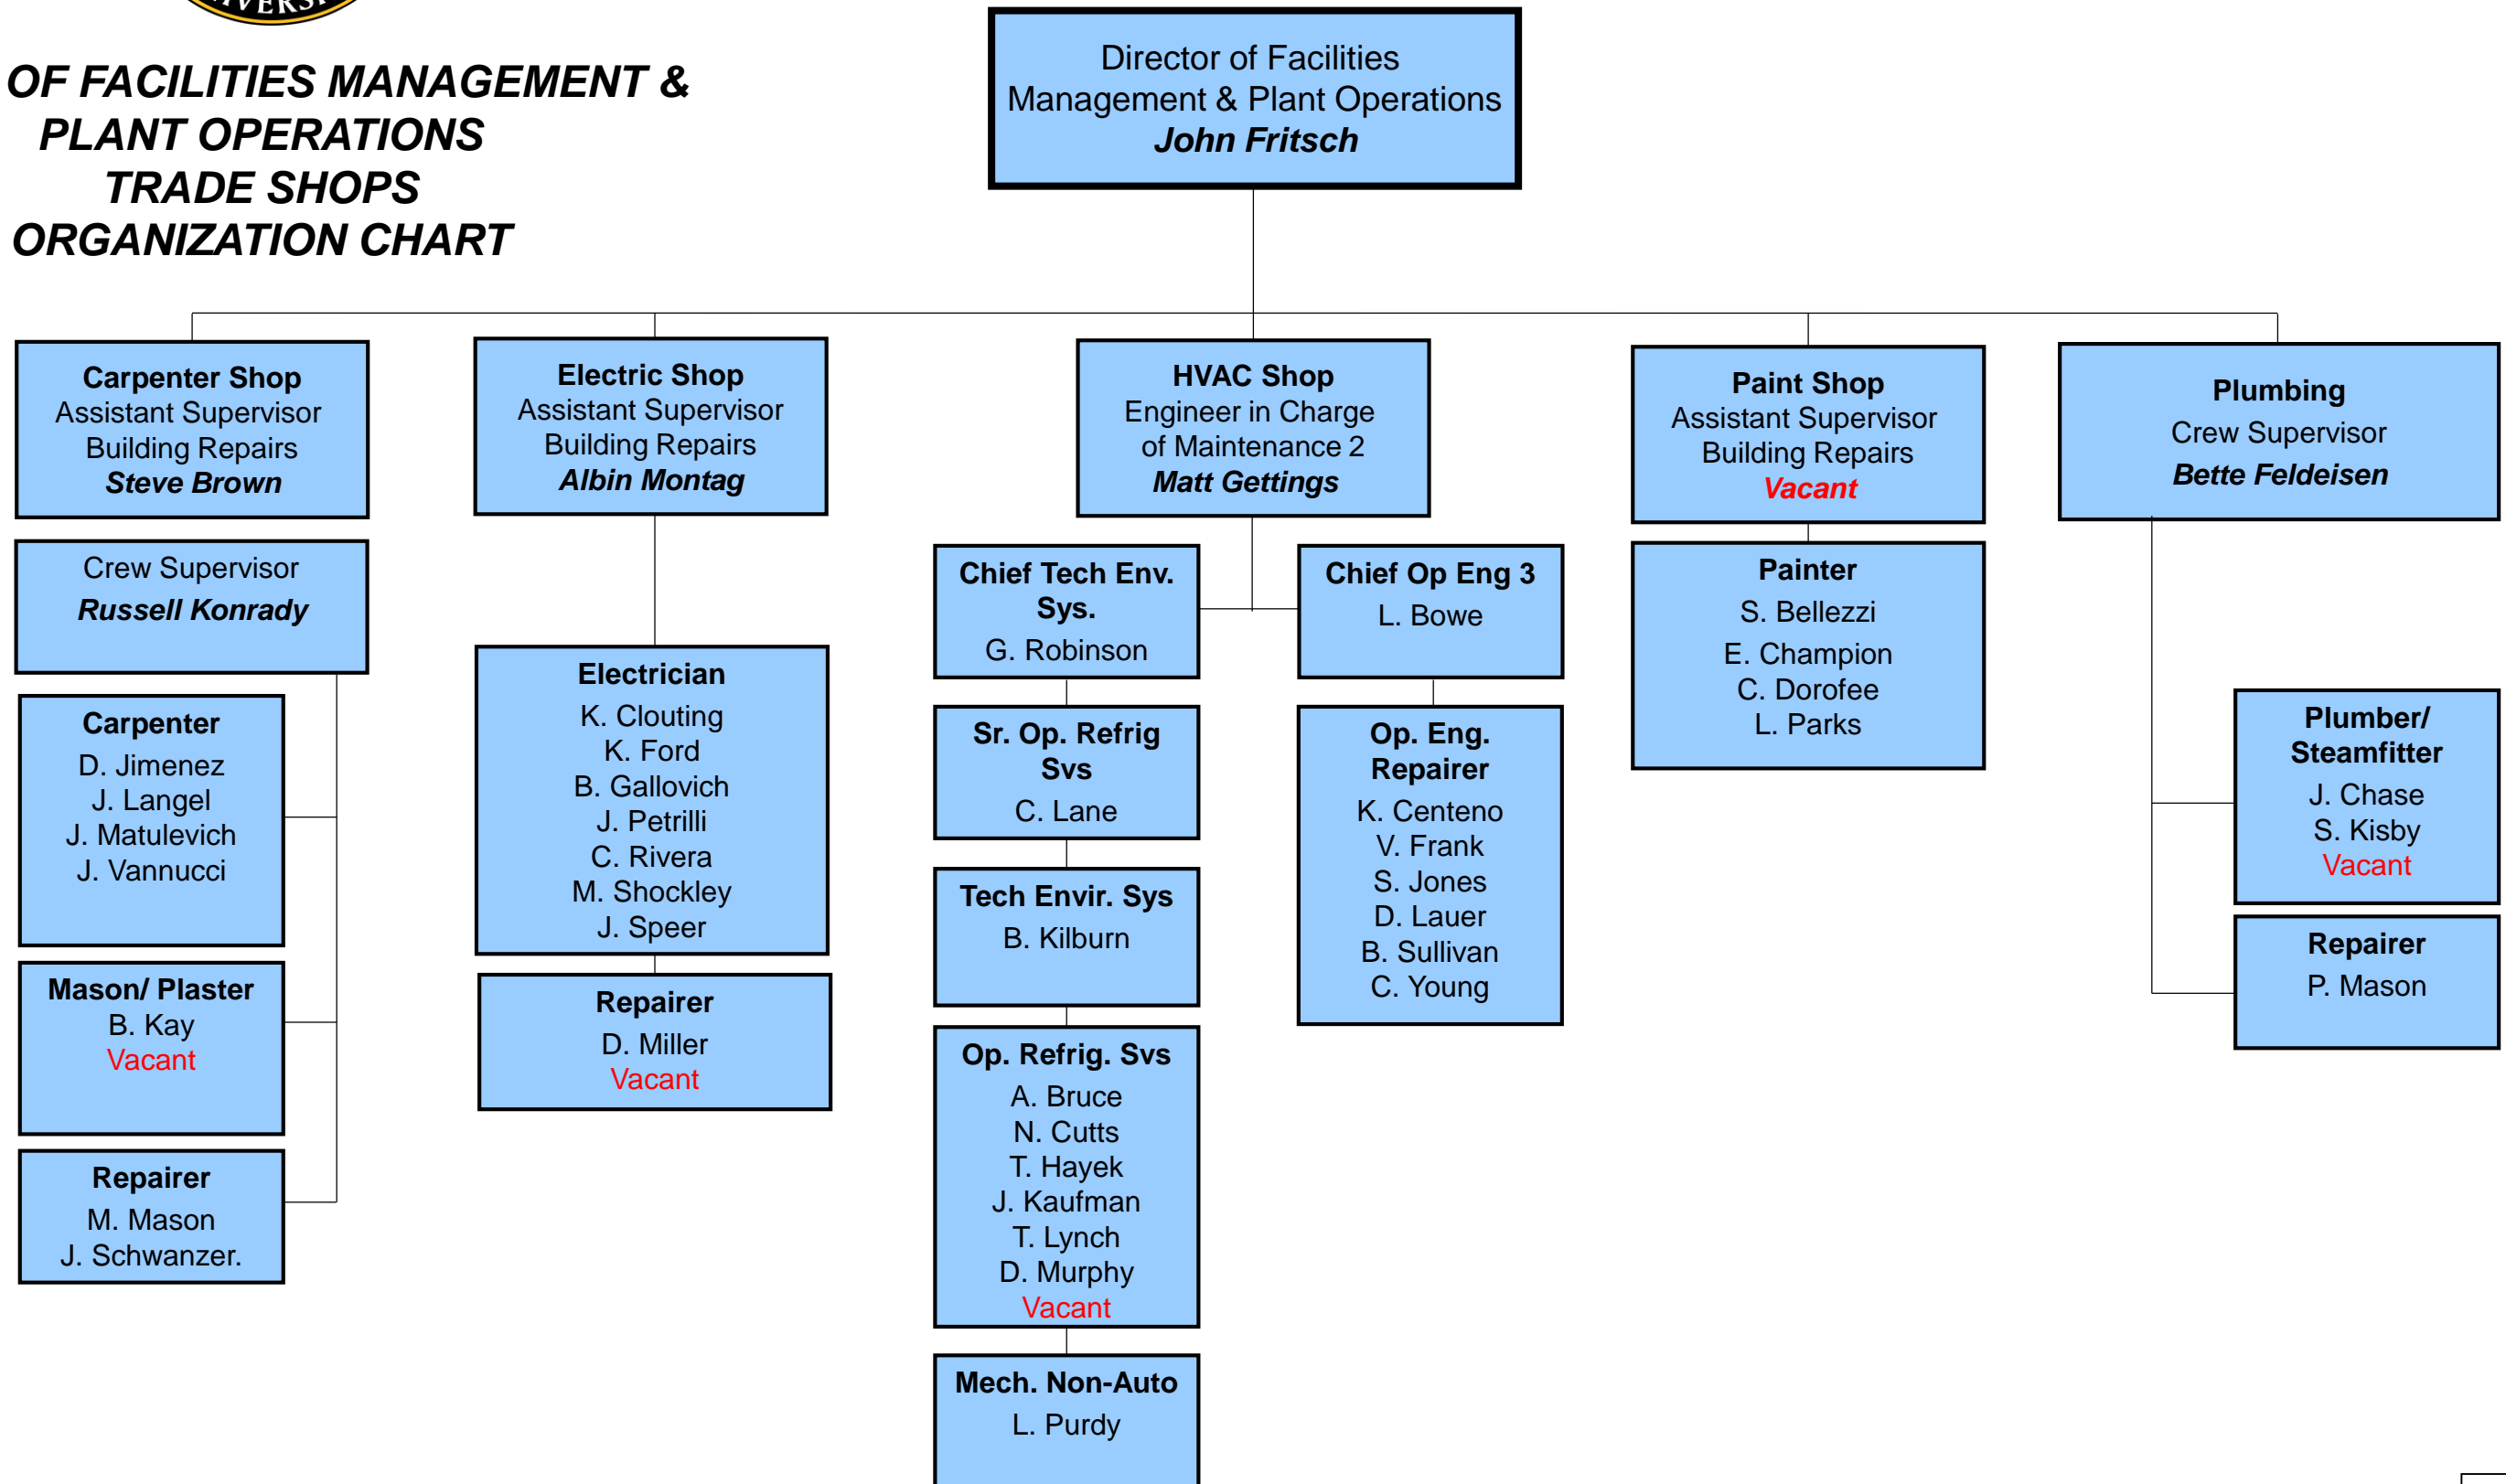

Click Here For  
Organizational Details  
of Service Shops

Click Here For  
Organizational Details  
of Trades Shops

Project Coordinator  
**Cynthia Gove**

Financial Operations Manager  
Assistant Supervisor 1  
**Russell Wilson**

Work Control  
Professional Services  
Specialist 3  
**Julie Shockley**

Program Assistant  
**Denise Barrie**

Program Assistant  
**Nicole Ciccone**

**OFFICE OF FACILITIES MANAGEMENT &  
PLANT OPERATIONS  
TRADE SHOPS  
ORGANIZATION CHART**

**OFFICE OF FACILITIES MANAGEMENT &  
PLANT OPERATIONS  
SERVICE SHOPS  
ORGANIZATION CHART**

**OFFICE OF FACILITIES MANAGEMENT &  
PLANT OPERATIONS  
CUSTODIAL  
ORGANIZATION CHART**

Director of Facilities  
Management & Plant Operations  
*John Fritsch*

Crew Supervisor  
*Hector Torres*

**Sr. Bldg Maint. Workers**  
D. Anderson  
S. Biddle  
P. Gonzalez  
L. Kocher  
K. Nguyen  
H. Nguyen  
O. Oyola  
G. Valentine  
H. Watson  
R. Ruiz

**OFFICE OF FACILITIES MANAGEMENT &  
PLANT OPERATIONS  
REPAIR SHOP  
ORGANIZATION CHART**